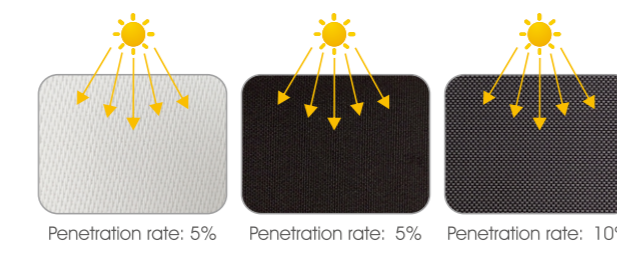

**SUNLEVER
-NATURE LOVER**

WANAX-E300 CUSTOMIZED ELECTRIC LOUVERED PERGOLA

RELEVANT PRODUCTS

Zip Screen

- ☀ An excellent side shading system for pergola
- ☀ A perfect match with pergola through the same colour system
- ☀ The combination of shading fabric and balancer make sure the opening and closing stability and strong wind resistance.

Standard fabric options

- ☁ Strong wind resistance
- ☀ shading
- 🔄 light-adjust
- 🌬 ventilation
- 👁 privacy
- 🌡 heat-insulated
- 🌡 temperature control
- 🌿 UV resistant

RELEVANT PRODUCTS

Aluminium shutters

- ☀ Achieve the isolation with the penetration rate of 0.00 for visible light, direct sunlight and UV.
- ☀ The aerofoil-shaped double-layer louver enhance the bending strength to resistant from external force and achieve the protection.
- ☀ The aluminium shutters with blades is kind of product possessing functions of shading, protection and decoration.

Standard model:

Standard Color:

- ☀ shading
- 🛡 Protection
- 🏛 Decoration
- 👁 privacy
- 🌡 heat-insulated
- 🌿 UV resistant

RELEVANT PRODUCTS

Aluminium decorative screen

- ☀ A sufficiently durable aluminium structure instead of wood material.
- ☀ The decorative screen and pergola are integrated into surrounding with practicality and artistry.

Standard model options:

- ☀ shading
- 🛡 Protection
- 🏛 Decoration

CUSTOMIZED PRODUCT REAL SHOT

Customized E300

Specification: 10.5M(length) * 3.5M(width) * 3.4M(height)
13.5M(length) * 3M(width) * 3.4M(height)

Relevant products: aluminium balustrade[]electric zip screen

Application scenario: outdoor restaurant

Nature lover

Global leading supplier of sunshade solutions

Features of ten architectural colors and 7-meter span blade leading the trend of luxury visual with technology

**Wanax-E300
CUSTOMIZED ELECTRIC
LOUVERED PERGOLA**

WWW.SUNLEVER.NET