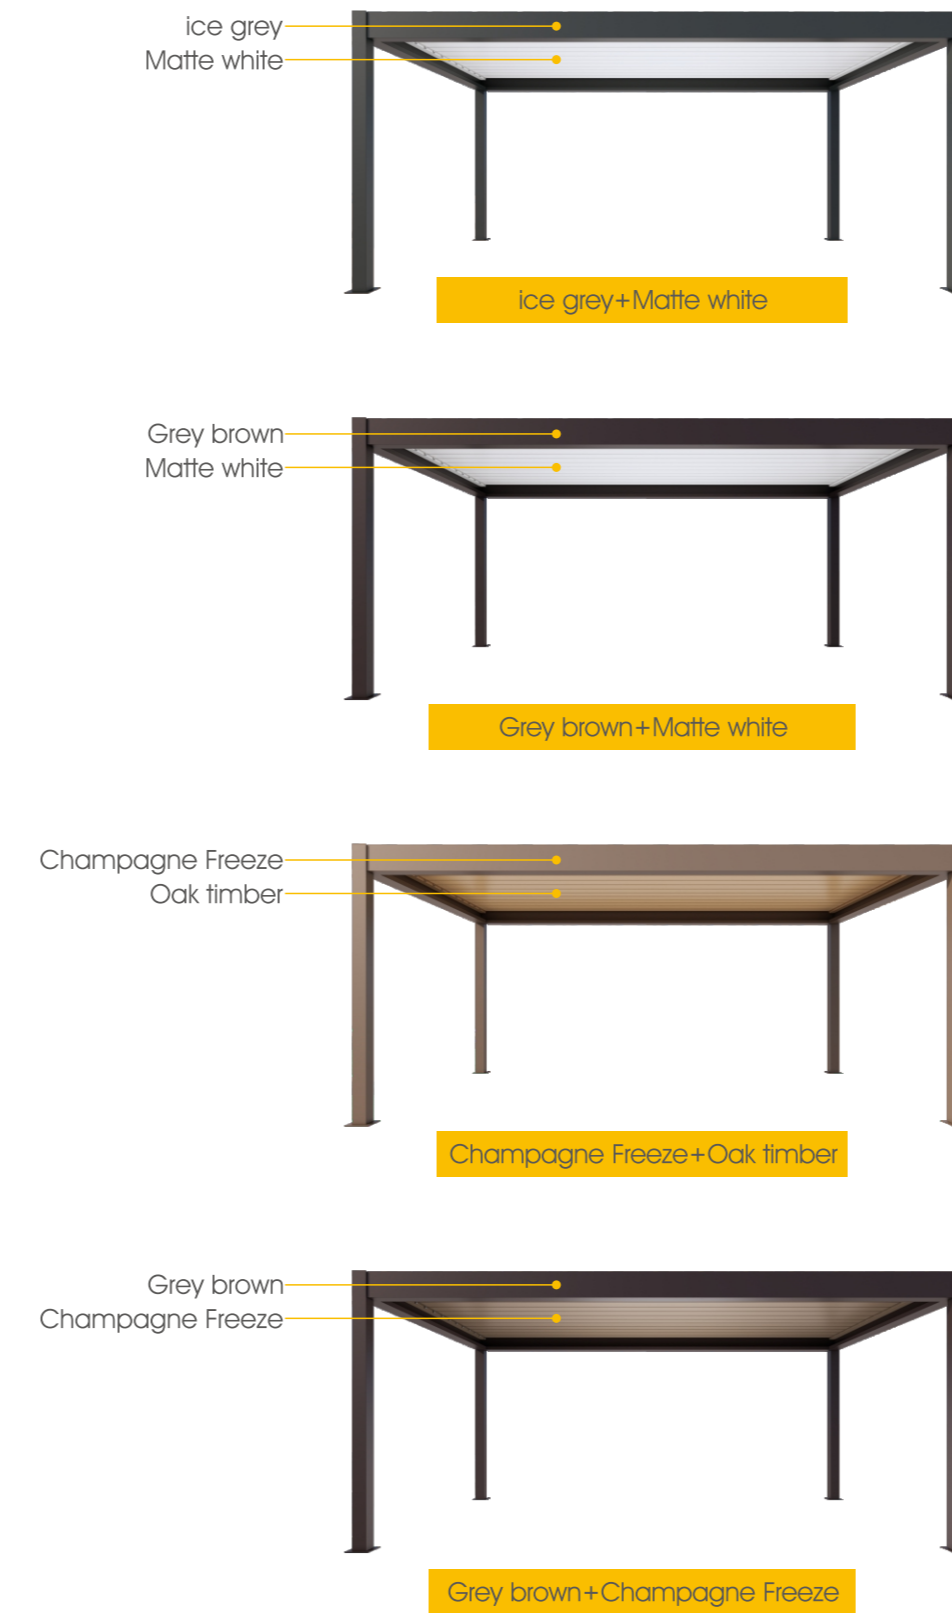

CATEGORY

Recommended color