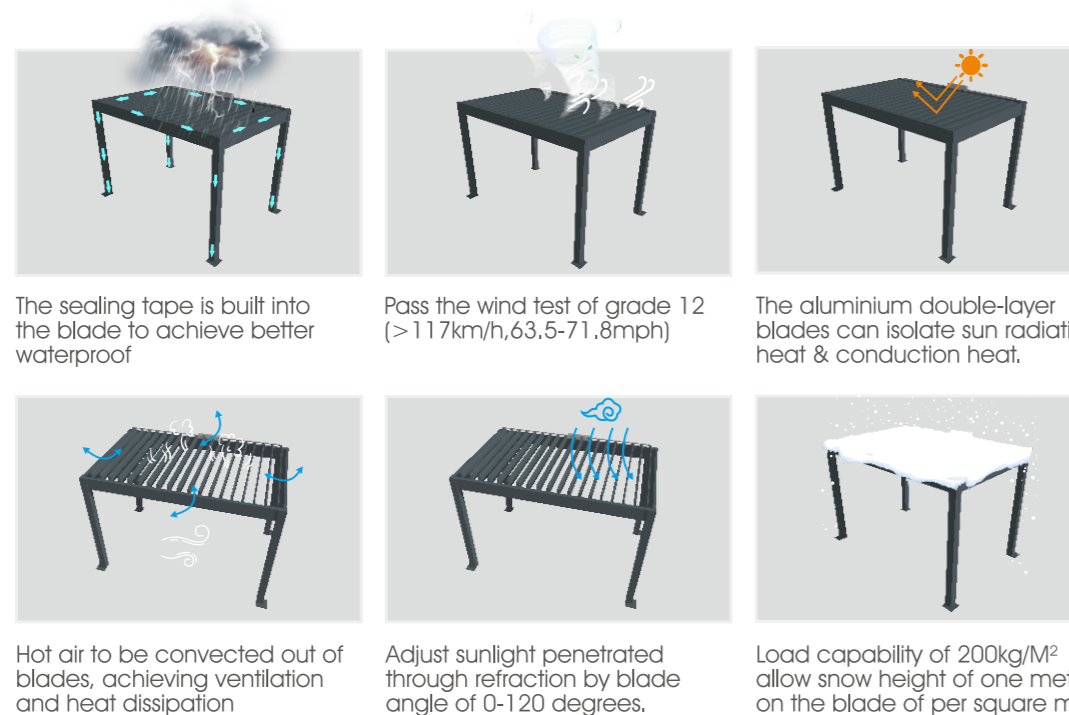

PRODUCT INTRODUCTION

Wanax-E300 aluminum louvered pergola is the hot sale products in series of waterproof louvered pergolas. The blades measurement of 300mm wide for each blade that allow you to open and close arbitrary, the fully customized size ensures that the E300 is suitable for all kinds of customized engineering and luxury places; The built-in motor provide the E300 more concise appearance.

E300 is an amazing set of high quality, high comfort outdoor leisure space shading products. Our custom pergola culture of **"ten architectural colors and 7-meter blade span technology to lead the trend of luxury visual"**, E300 provides a perfect combination of a beautiful home life style and public life style.

Standard colors options:

● Standard colors available for mixing and matching

PRODUCT INTRODUCTION

E300 (Wanax)

PRODUCT INTRODUCTION

E300 (Wanax)

E300 features it's appearance and material:

With width of 300mm and thickness of 3mm for blades, width of 150mm and thickness of 4mm for posts, height of 280mm and thickness of 3mm for beams, the E300 not only provides a solid frame, but also maximizes light, airflow and views.