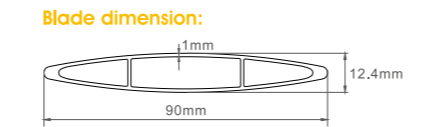

Standard model: