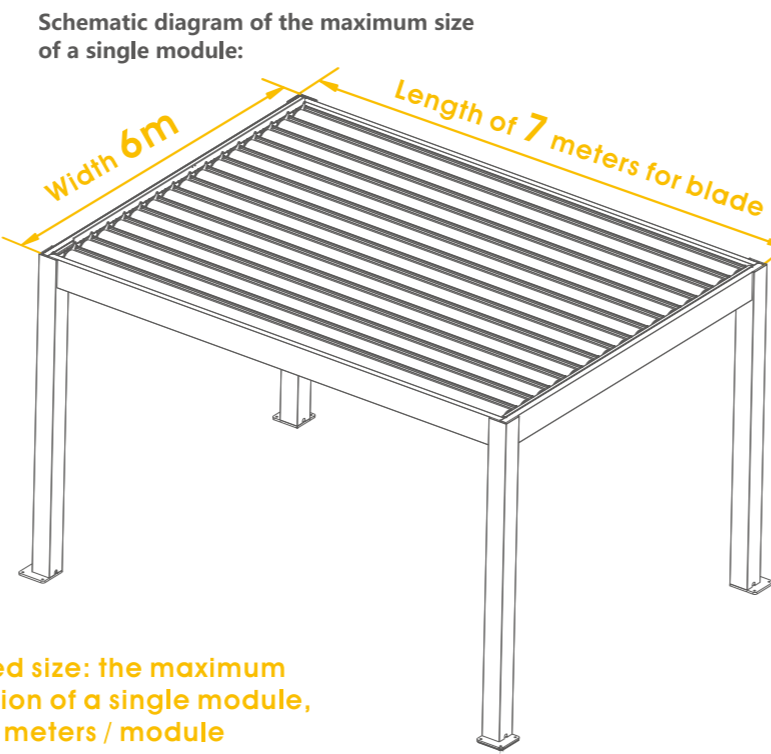

Standard model options:

- ☀ shading
- 🛡 Protection
- 🏛 Decoration

CUSTOMIZED PRODUCT REAL SHOT

Customized E300

Specification: 10.5M(length) * 3.5M(width) * 3.4M(height)
13.5M(length) * 3M(width) * 3.4M(height)

Standard colors options:

● Standard colors available for mixing and matching

PRODUCT INTRODUCTION

E300 (Wanax)

PRODUCT INTRODUCTION

E300 (Wanax)

E300 features it's appearance and material:

With width of 300mm and thickness of 3mm for blades, width of 150mm and thickness of 4mm for posts, height of 280mm and thickness of 3mm for beams, the E300 not only provides a solid frame, but also maximizes light, airflow and views.

Customized size: the maximum specification of a single module, 42 square meters / module

CATEGORY

Recommended color

● Standard colors available for mixing and matching

APPLICATION

GARAGE

The louver pergola is used as the outdoor carport which lower the expense of indoor garage construction and maintenance, increases the convenience of parking and use of car. Extended service life for the vehicle with avoiding of severe weather.