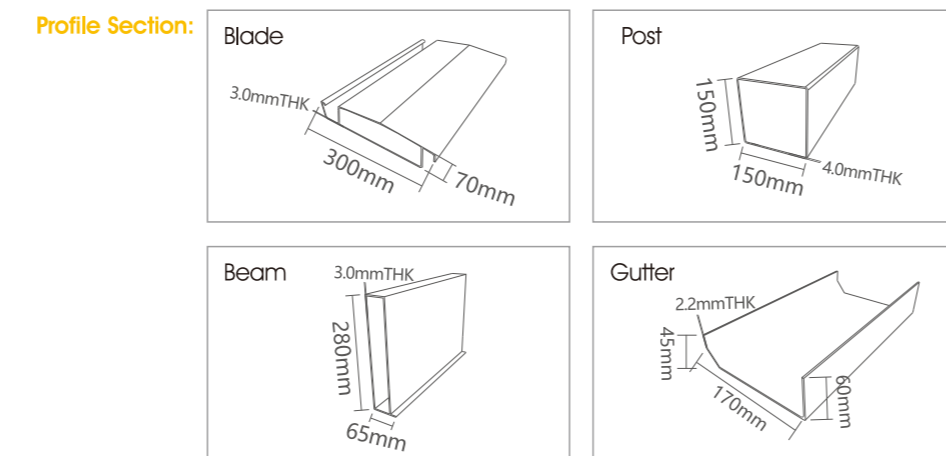

Standard colors options:

● Standard colors available for mixing and matching

PRODUCT INTRODUCTION

E300 (Wanax)

PRODUCT INTRODUCTION

E300 (Wanax)

E300 features it's appearance and material:

With width of 300mm and thickness of 3mm for blades, width of 150mm and thickness of 4mm for posts, height of 280mm and thickness of 3mm for beams, the E300 not only provides a solid frame, but also maximizes light, airflow and views.

Customized size: the maximum specification of a single module, 42 square meters / module

CATEGORY

Recommended color

● Standard colors available for mixing and matching

APPLICATION

GARAGE

The louver pergola is used as the outdoor carport which lower the expense of indoor garage construction and maintenance, increases the convenience of parking and use of car. Extended service life for the vehicle with avoiding of severe weather.