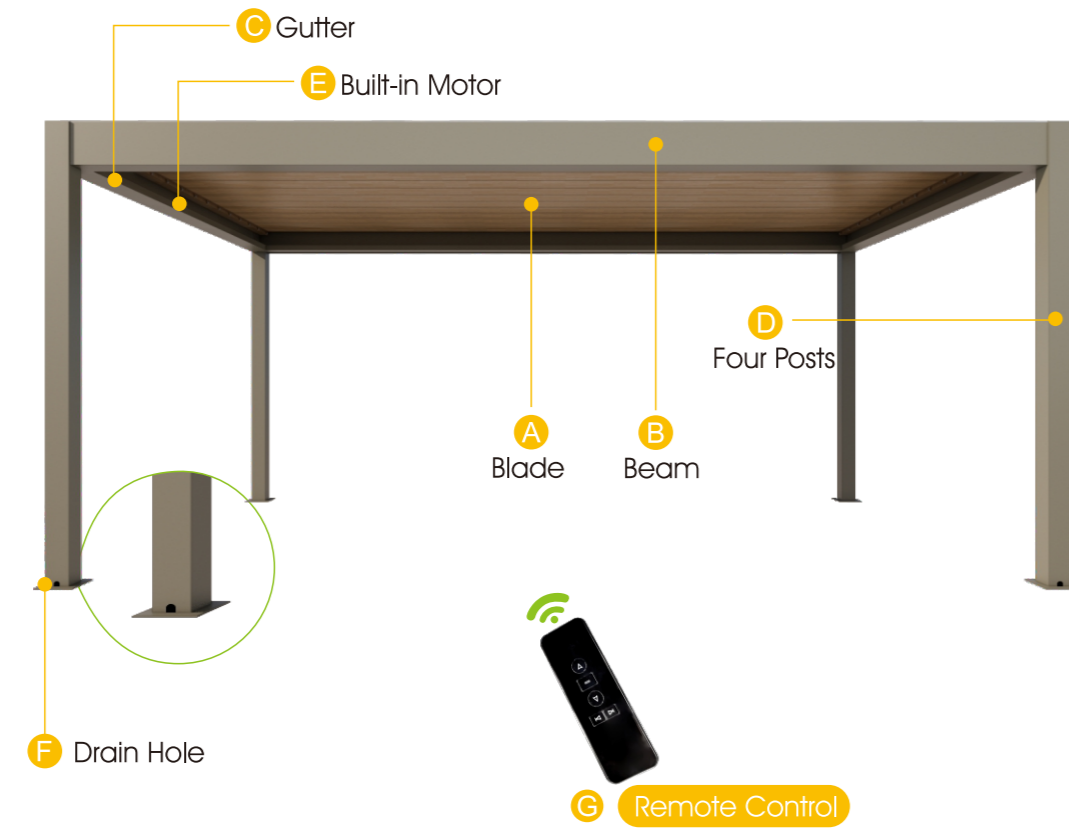

PRODUCT INTRODUCTION

Wanax-E300 aluminum louvered pergola is the hot sale products in series of waterproof louvered pergolas. The blades measurement of 300mm wide for each blade that allow you to open and close arbitrary, the fully customized size ensures that the E300 is suitable for all kinds of customized engineering and luxury places; The built-in motor provide the E300 more concise appearance.

E300 is an amazing set of high quality, high comfort outdoor leisure space shading products. Our custom pergola culture of **"ten architectural colors and 7-meter blade span technology to lead the trend of luxury visual"**, E300 provides a perfect combination of a beautiful home life style and public life style.

Standard colors options:

● Standard colors available for mixing and matching

PRODUCT INTRODUCTION

E300 (Wanax)

PRODUCT INTRODUCTION

E300 (Wanax)

E300 features it's appearance and material:

With width of 300mm and thickness of 3mm for blades, width of 150mm and thickness of 4mm for posts, height of 280mm and thickness of 3mm for beams, the E300 not only provides a solid frame, but also maximizes light, airflow and views.

Customized size: the maximum specification of a single module, 42 square meters / module

CATEGORY

Recommended color

● Standard colors available for mixing and matching

APPLICATION

GARAGE

The louver pergola is used as the outdoor carport which lower the expense of indoor garage construction and maintenance, increases the convenience of parking and use of car. Extended service life for the vehicle with avoiding of severe weather.